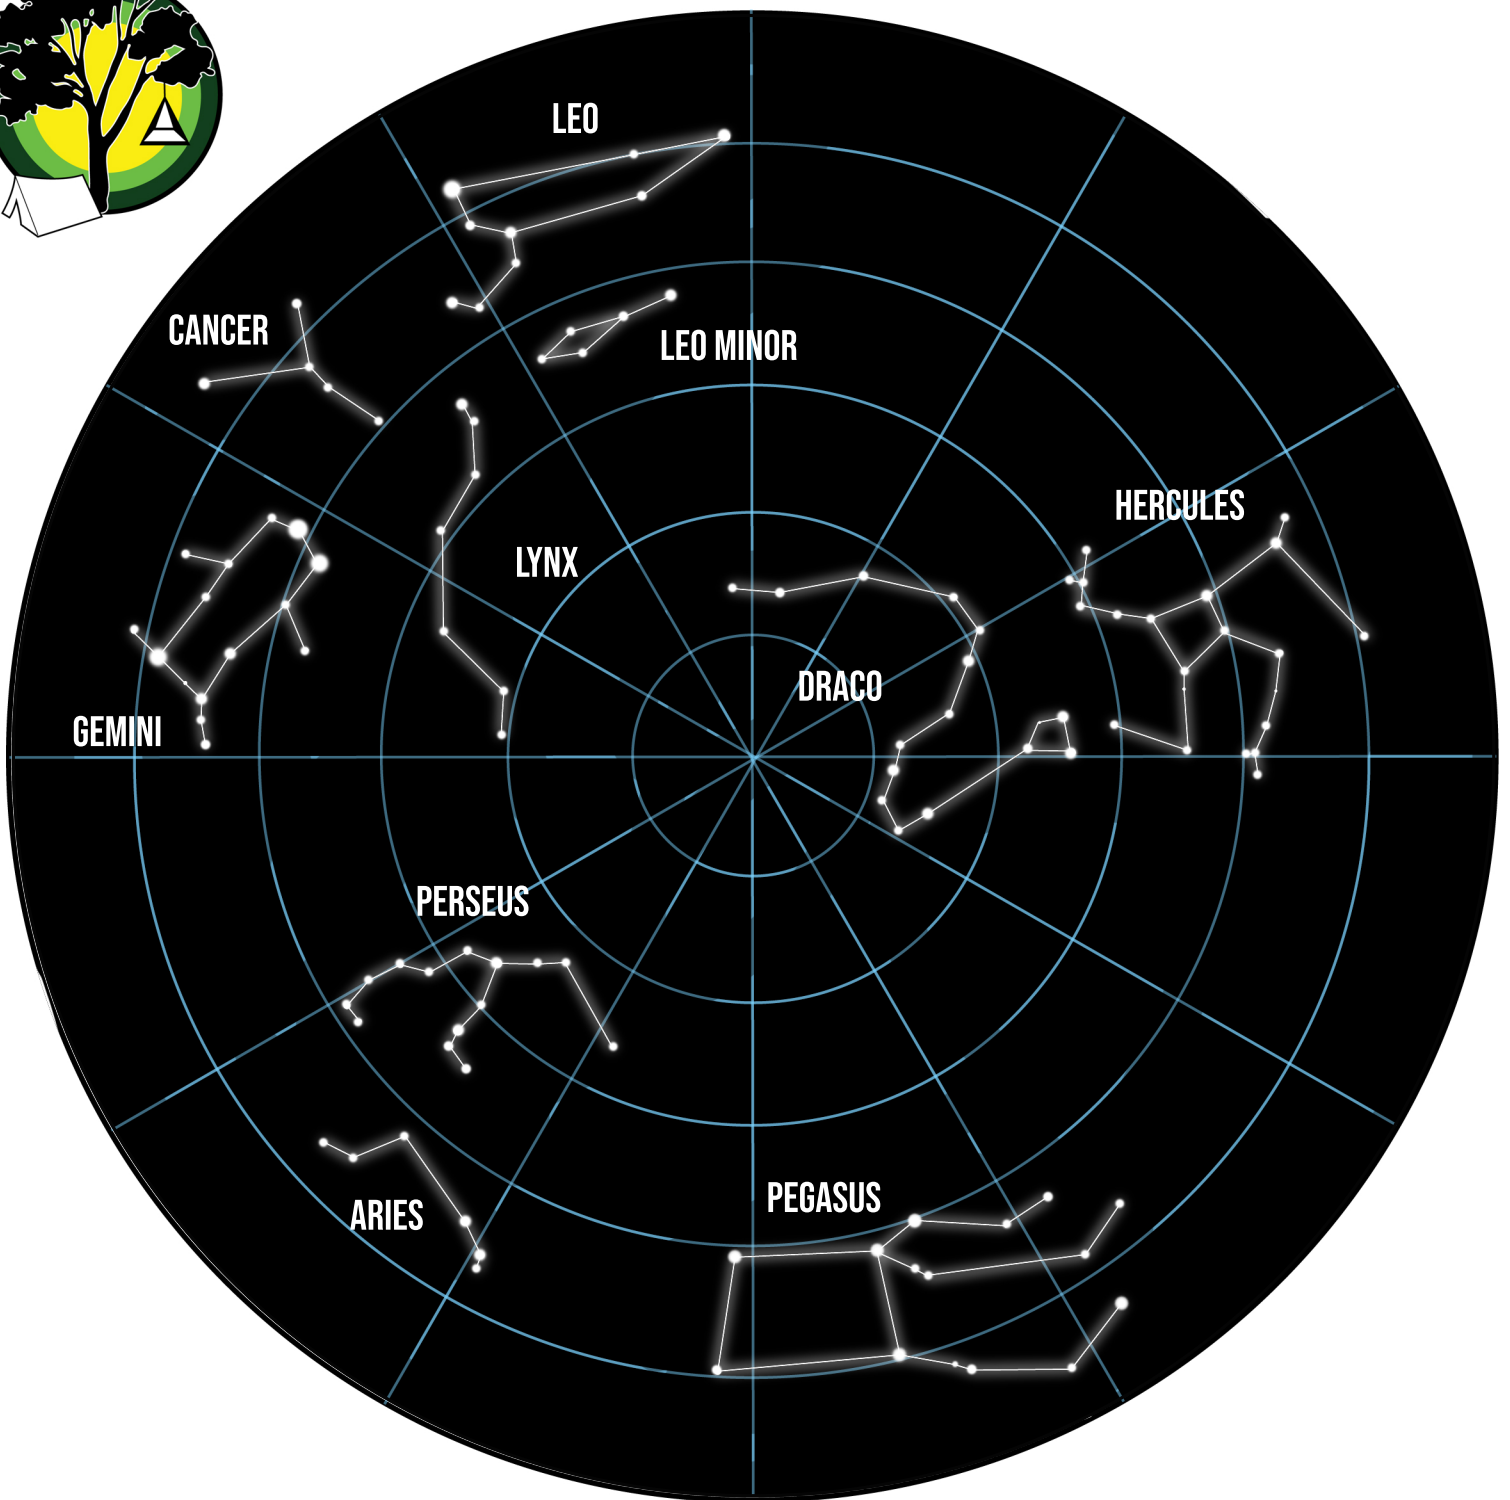

# NORTHERN HEMISPHERE

HERE ARE ONLY SOME OF THE  
MANY STAR CONSTELLATIONS  
IN OUR SKIES, HOW MANY DO YOU  
THINK YOU CAN FIND AND  
HOW MANY OTHERS CAN YOU SPOT?

## HOW MANY CAN *YOU* FIND?

- |                          |             |                          |              |
|--------------------------|-------------|--------------------------|--------------|
| <input type="checkbox"/> | 1. LYNX     | <input type="checkbox"/> | 6. DRACO     |
| <input type="checkbox"/> | 2. LEO      | <input type="checkbox"/> | 7. LEO MINOR |
| <input type="checkbox"/> | 3. PERSEUS  | <input type="checkbox"/> | 8. CANCER    |
| <input type="checkbox"/> | 4. PEGASUS  | <input type="checkbox"/> | 9. ARIES     |
| <input type="checkbox"/> | 5. HERCULES | <input type="checkbox"/> | 10. GEMINI   |