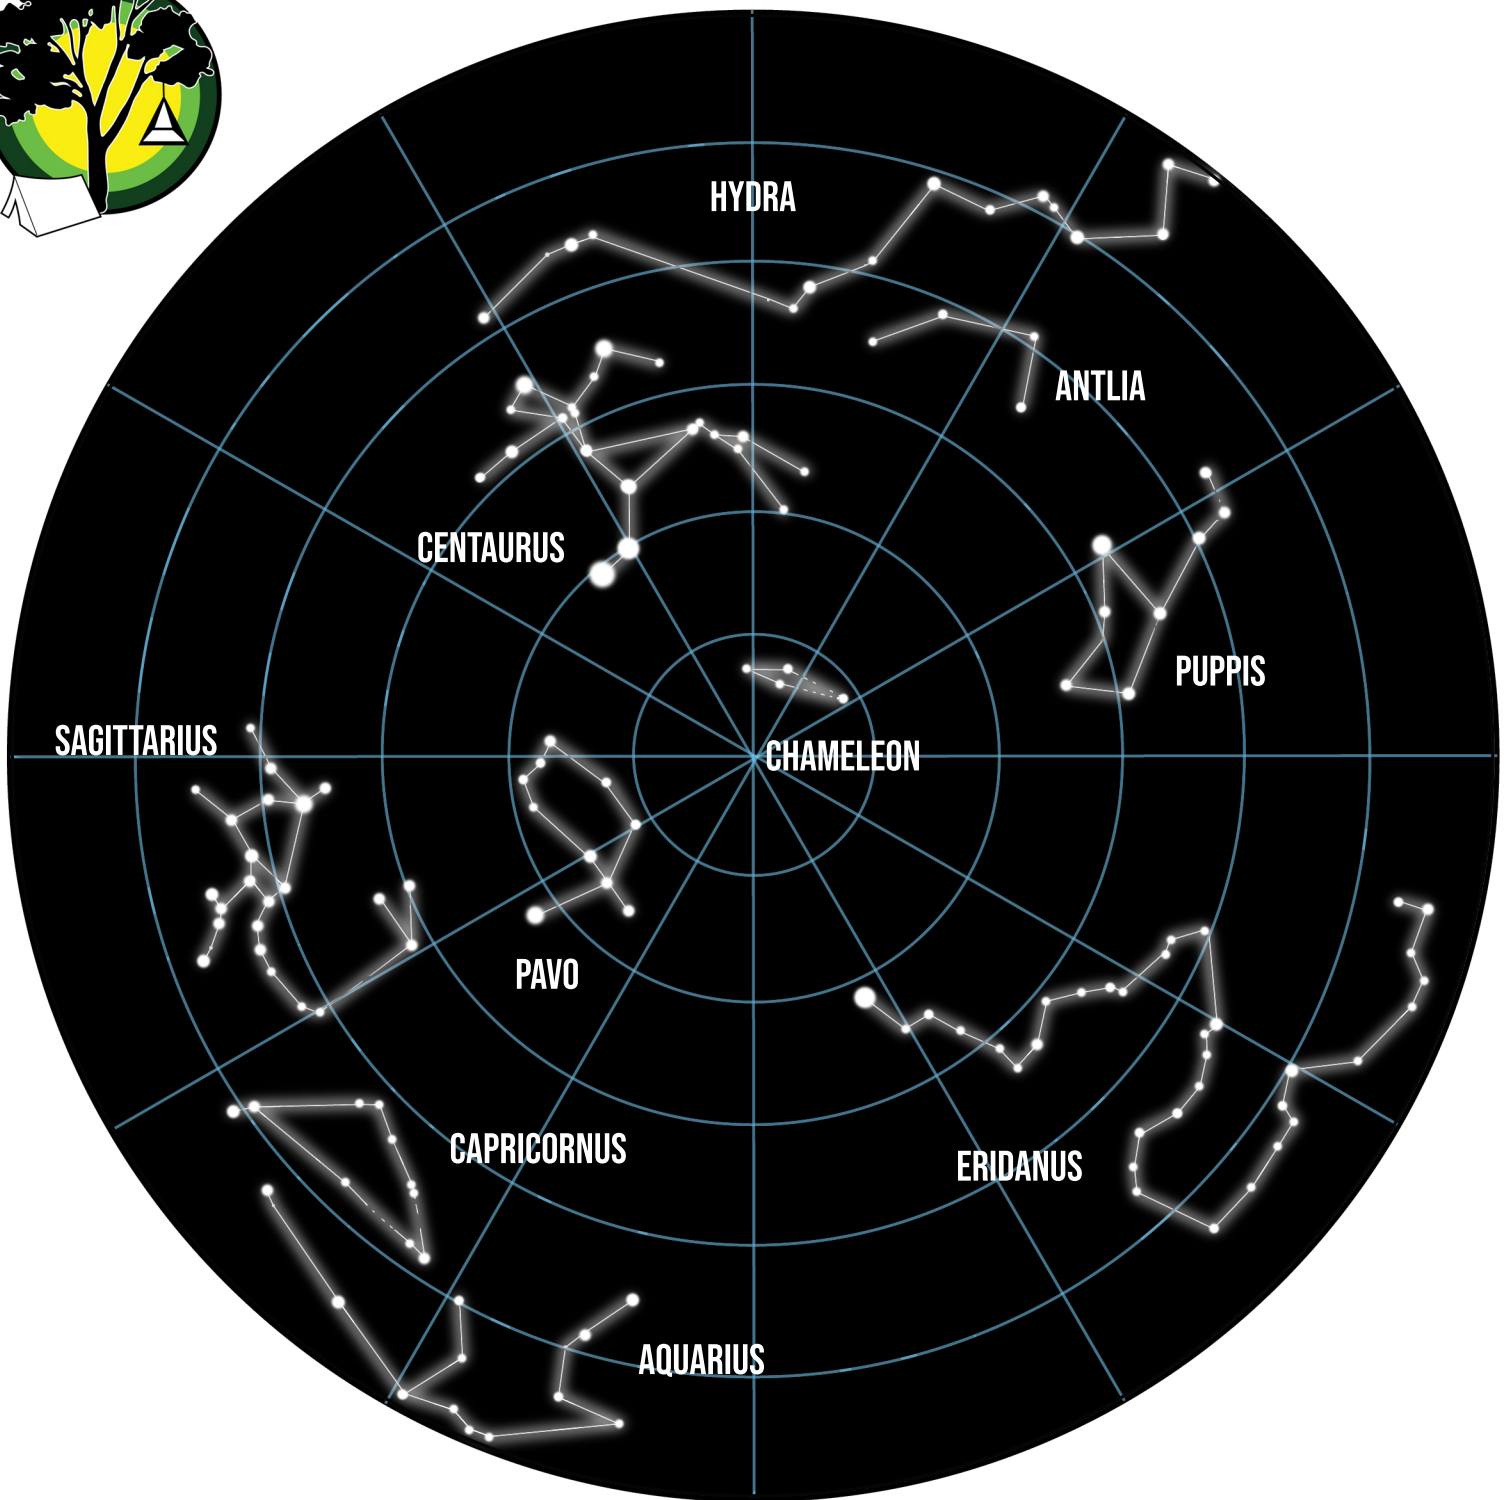

SOUTHERN HEMISPHERE

HERE ARE ONLY SOME OF THE MANY STAR CONSTELLATIONS IN OUR SKIES, HOW MANY DO YOU THINK YOU CAN FIND AND HOW MANY OTHERS CAN YOU SPOT?

HOW MANY CAN *YOU* FIND?

- | | | | |
|--------------------------|-------------|--------------------------|----------------|
| <input type="checkbox"/> | 1. HYDRA | <input type="checkbox"/> | 6. CAPRICORNUS |
| <input type="checkbox"/> | 2. ANTLIA | <input type="checkbox"/> | 7. PAVO |
| <input type="checkbox"/> | 3. PUPPIS | <input type="checkbox"/> | 8. SAGITTARIUS |
| <input type="checkbox"/> | 4. ERIDANUS | <input type="checkbox"/> | 9. CHAMELEON |
| <input type="checkbox"/> | 5. AQUARIUS | <input type="checkbox"/> | 10. CENTAURUS |